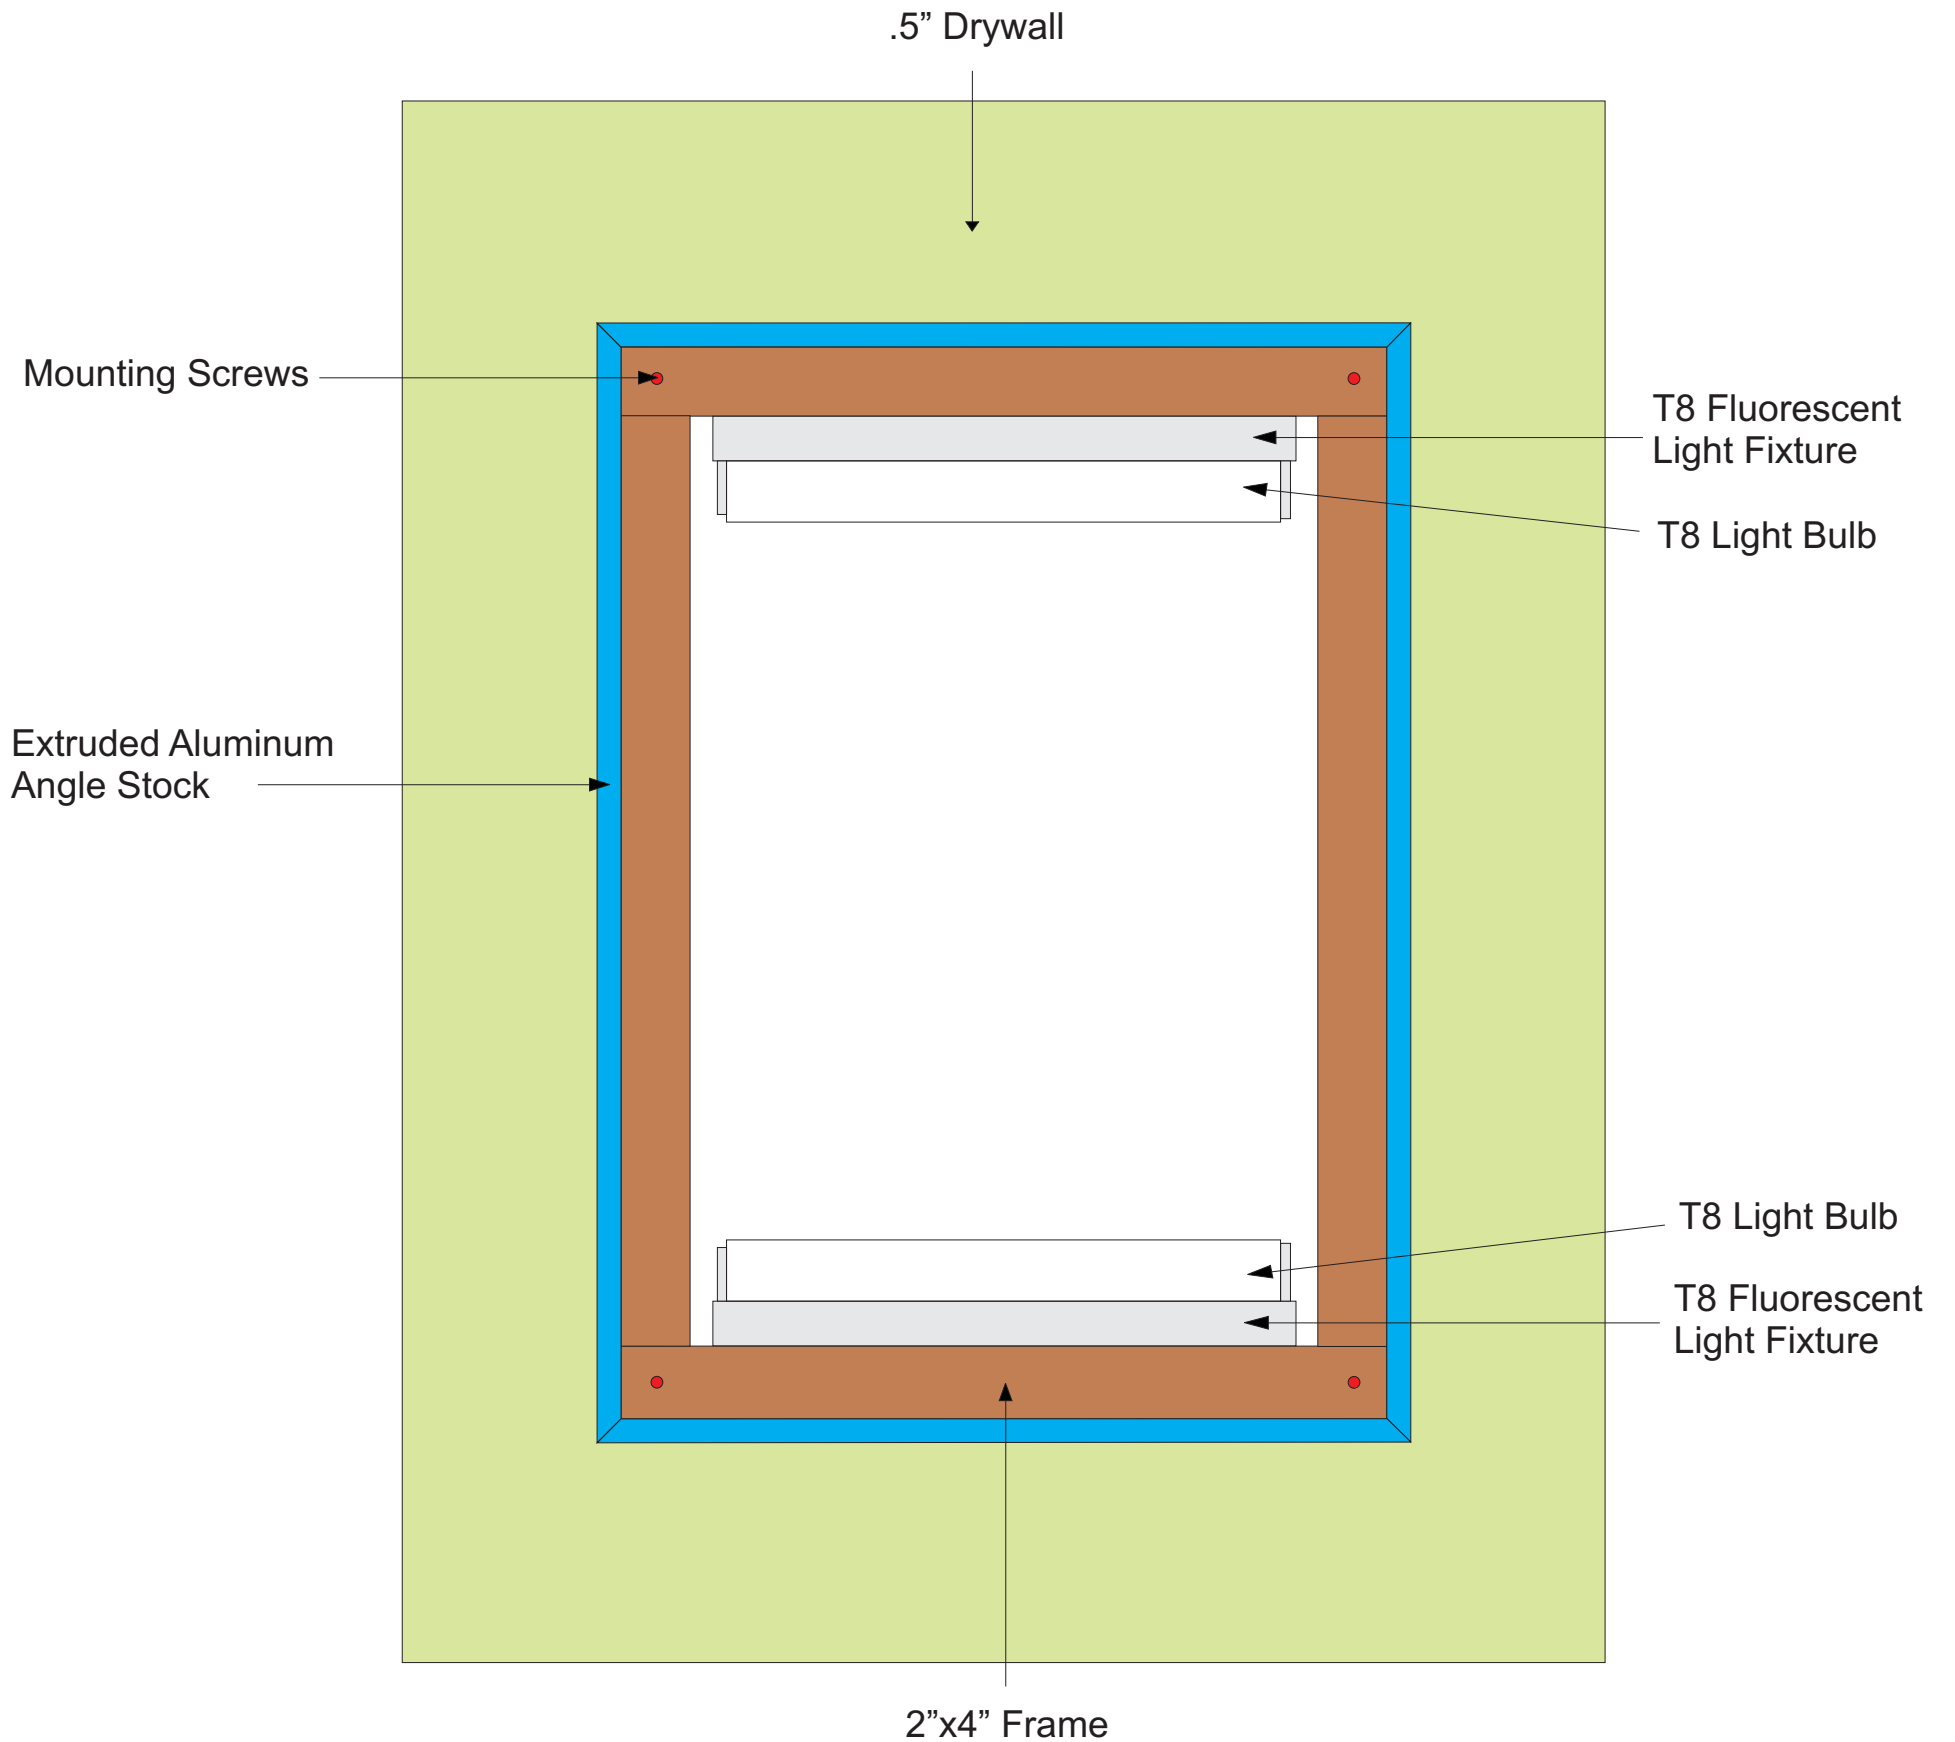

In-Wall Flush Mounted Light Box Design

Plan View without
Backlight Image™,
Patterned Surface,
or Dye Sublimation
Installed