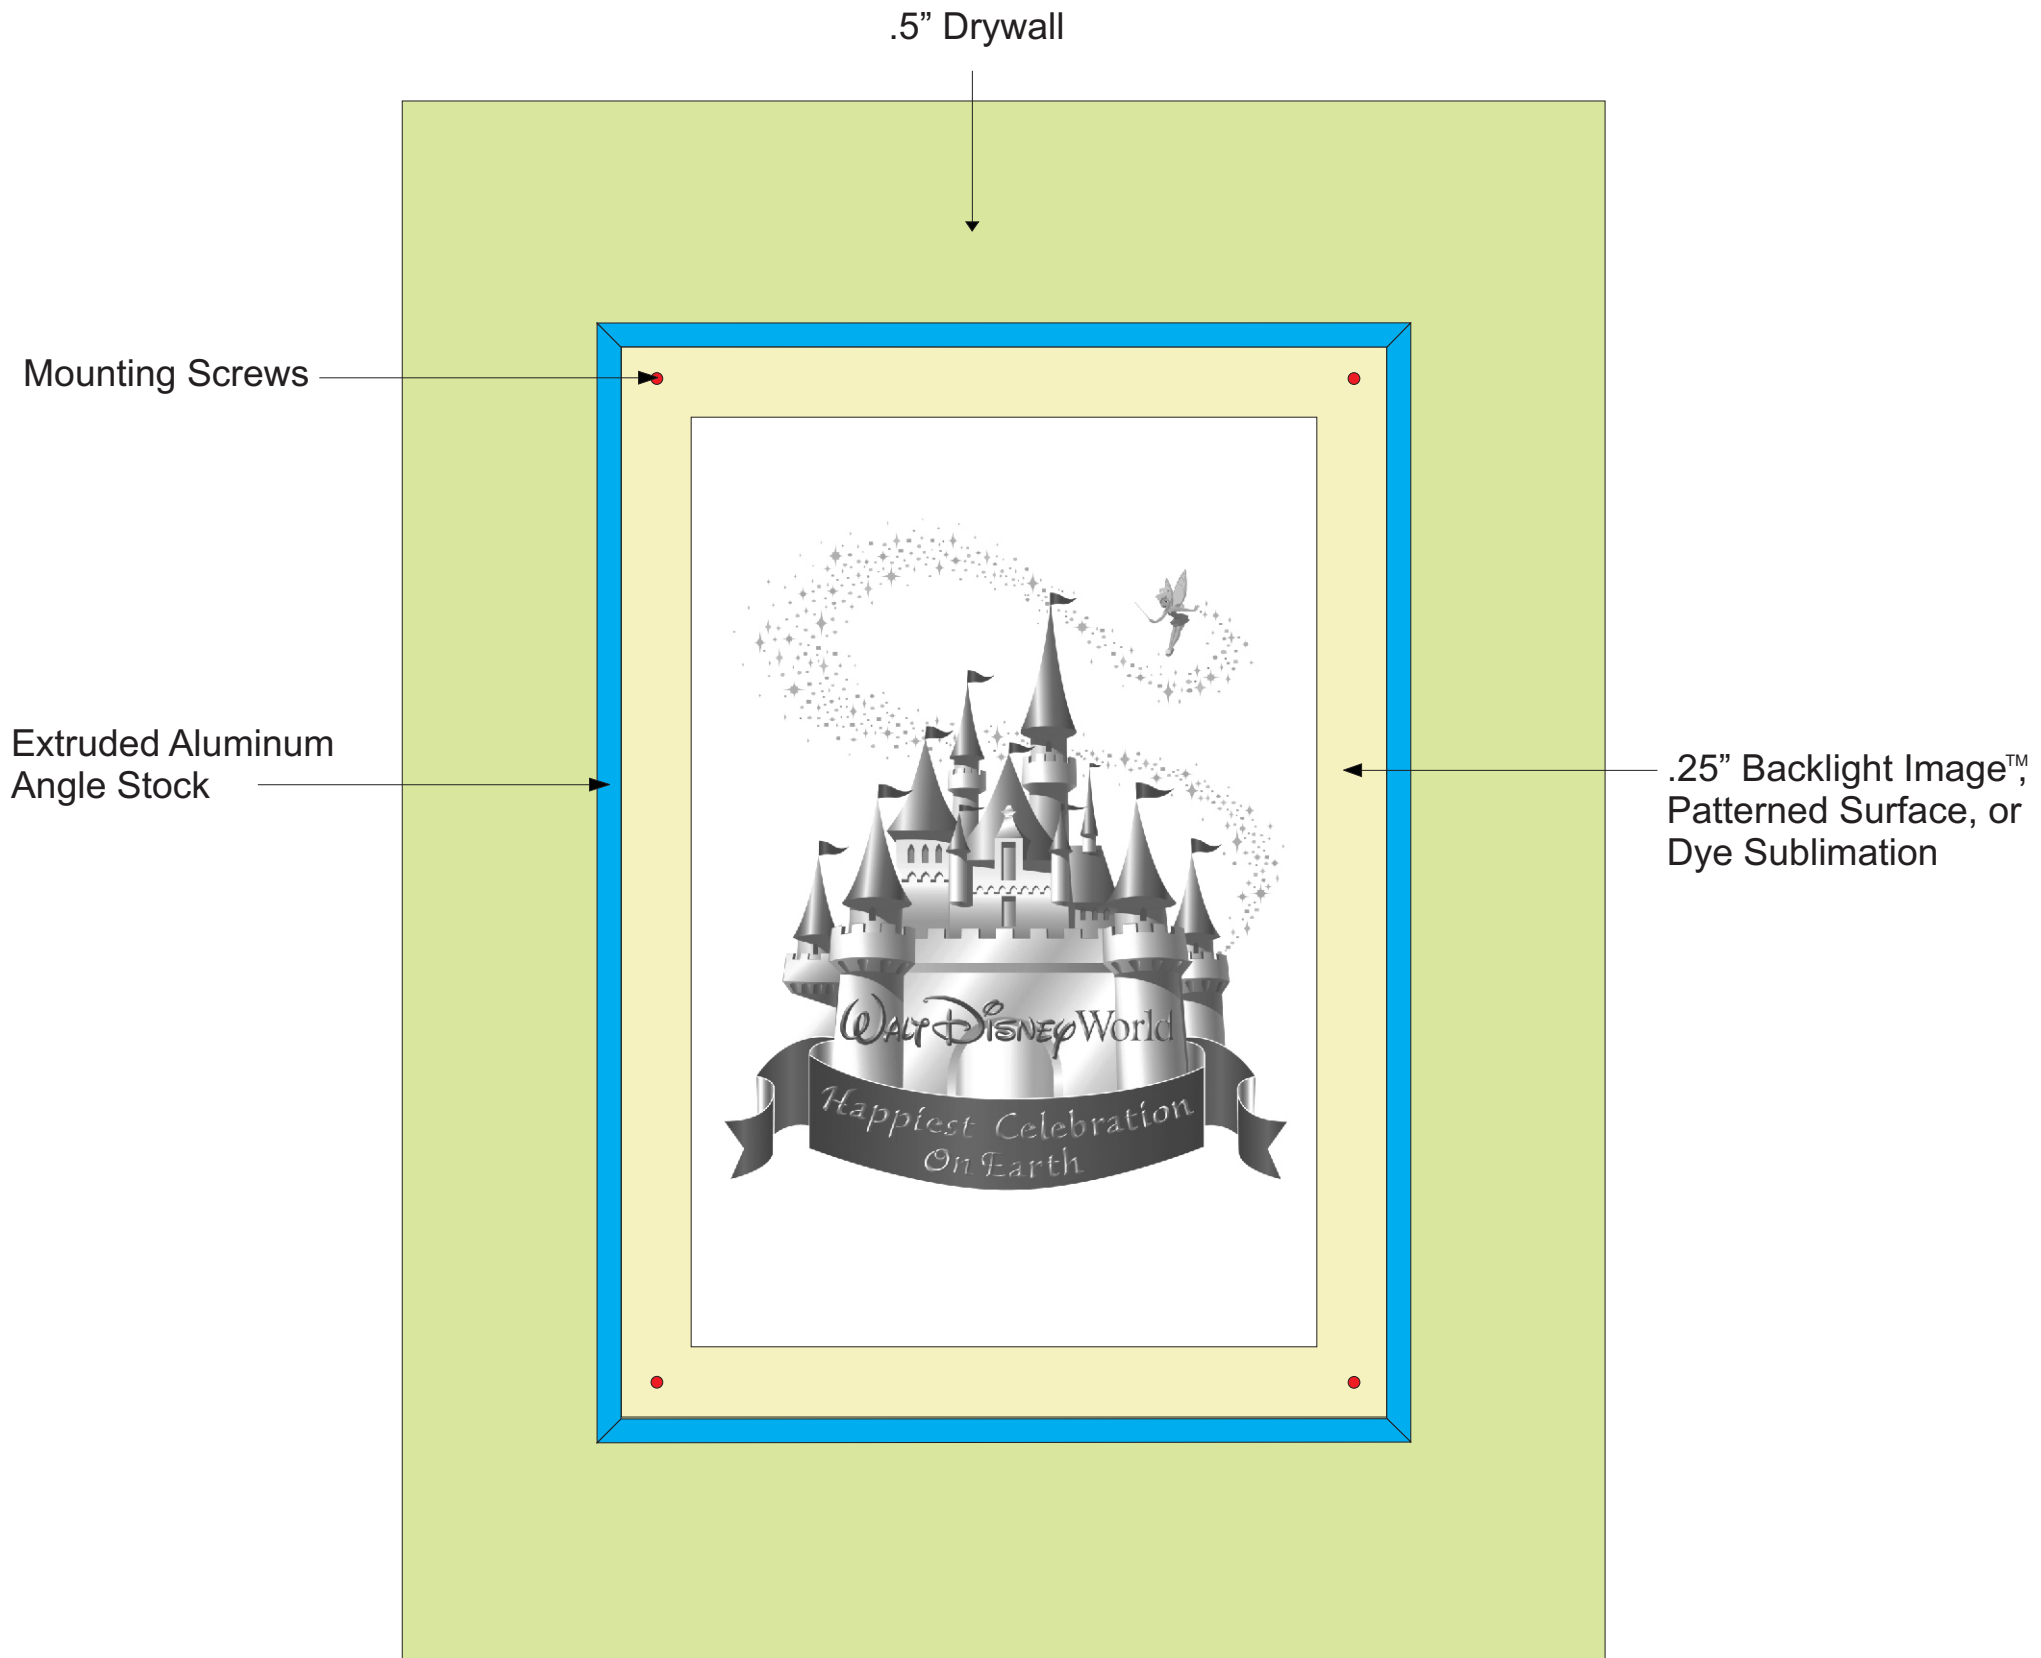

In-Wall Flush Mounted Light Box Design

Plan View with the
Backlight Image™,
Patterned Surface,
or Dye Sublimation
Installed